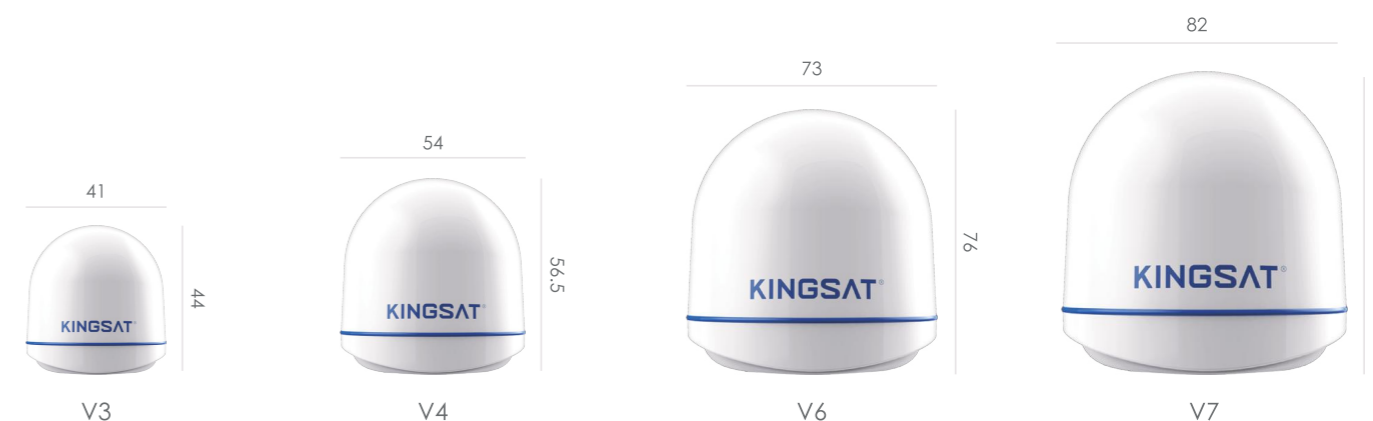

Satellite Reception Worldwide

Multimedia for Moving Vehicles

Crystal Clear View

One-button Control Automatically

TVRO Model	V3	V4	V6	V7
Physical				
Dish Diameter	33 cm (13")	45 cm (18")	60 cm (24")	75 cm (30")
Dimension	41 X 42 CM	54 X 56.5 CM	73 X 76 CM	82 X 86 CM
Weight	5 KG	12 KG	20 KG	32 KG
Technical Specifications				
Frequency	Ku Band (10.7~12.75GHz)/Ka Band Dual Band (18.2~19.2GHz, 19.2~20.2GHz)			
Minimum EIRP	50dBW	48dBW	46dBW/47dBW	44dBW
Operating Platform	2-Axis Stabilized+Auto Skew			
Polarization	Linear or Circular (KA)			
Elevation Angle	0°~90°			
Azimuth Range	690°			
Ship Motion	Roll±25° Pitch±15° Yaw±8°@6 sec period			
Tracking Rate	>90°/s / Azimuth: 60°/s Elevation: 60°/s Polarization: 60°/s (G32)			
Temperature	-30°C~70°C / -25°C~65°C (G32)			
Humidity	0~95%			